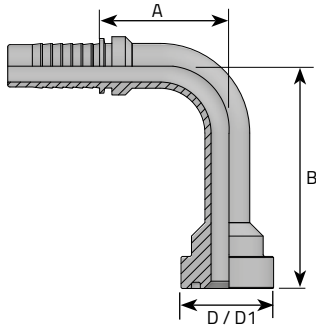

## SUPERCAT FLANGE 90° ELBOW (LONG DROP)

FLANGIA 90° SUPERCAT INTERA LONG DROP  
 BRIDE 90° SUPERCAT (PIÈCE ENTIER)  
 90° FLANSCHANSCHLUSS SUPERCAT EINTEILIG  
 BRIDA 90° SUPERCAT (PIEZA UNICA)

Do Not Include O-Ring / O-Ring Non Compresso /  
 Sans O-Ring / Ohne O-Ring/ Sin O-Ring

Code	Tube			Thread	Dimensions				Pressure	
	D.N.	Hose	Diam		D	D1	B	A	Bar	Psi
	Inch		mm	Inch	mm	mm	mm			
F90S1212ILD	-12	3/4"	19	3/4"	41.3	105.4	57	350	5076	
F90S1216ILD	-12	3/4"	19	1"	47.6	142	57	350	5076	
F90S1616ILD	-16	1"	25.4	1"	47.6	124.8	77	280	4061	
F90S2020ILD	-20	1.1/4"	31.8	1.1/4"	54	123	89	210	3046	
F90S2424ILD	-24	1.1/2"	38.1	1.1/2"	63.5	141.7	101	185	2683	