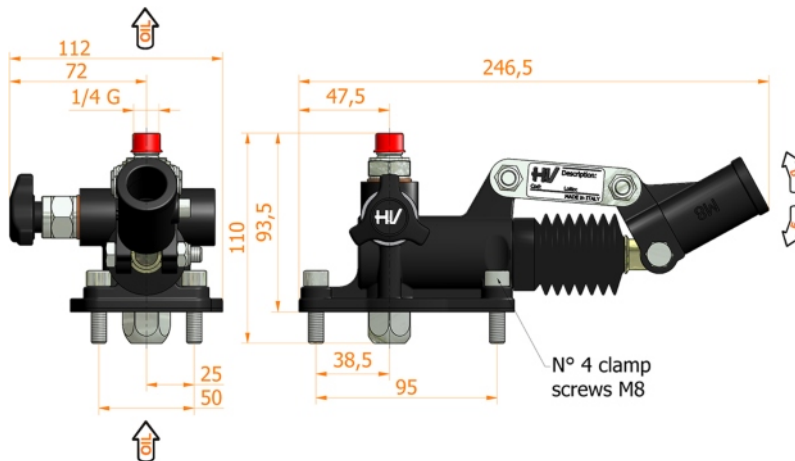

## PMSE 8-15 s

with release hand knob  
single acting hand pump for a single acting cylinder  
for fixing to tank

### Specifications:

- Cast iron body
- Piston treated with Niploy
- Iron cast support lever
- Lever connection Ø 20
- White zinc plated external parts
- Standard colour black
- Oil tank mounting kit included

DISPLACEMENT cm <sup>3</sup>	A mm	B mm	C mm	D °	E °	ACTUAL DISPLACEMENT cm <sup>3</sup>	PRESSURE BAR		MASS KG	CODE WITHOUT BELLOWS	CODE WITH BELLOWS
							OPTIMAL	MAX			
8	--	--	--	30	26	8,042	180	380	3,200	6065.0010	6065.0037
15	--	--	--	30	26	15,205	110	350	3,200	6066.0010	6066.0037