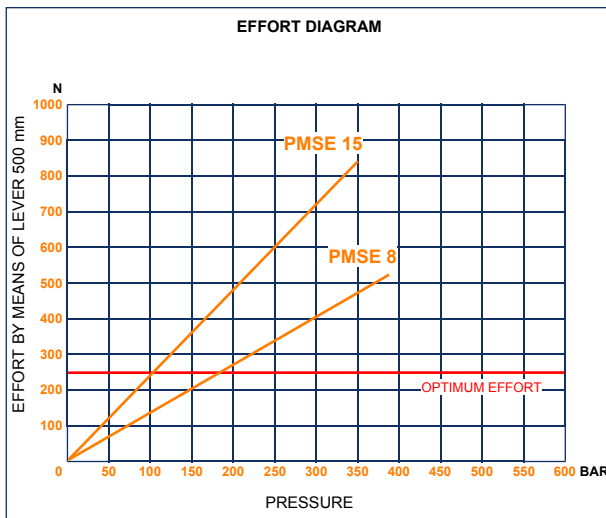

## PMSE 8-15 s

with release hand knob  
single acting hand pump for a single acting cylinder  
for fixing to tank

### Specifications:

- Cast iron body
- Piston treated with Niploy
- Iron cast support lever
- Lever connection Ø 20
- White zinc plated external parts
- Standard colour black
- Oil tank mounting kit included